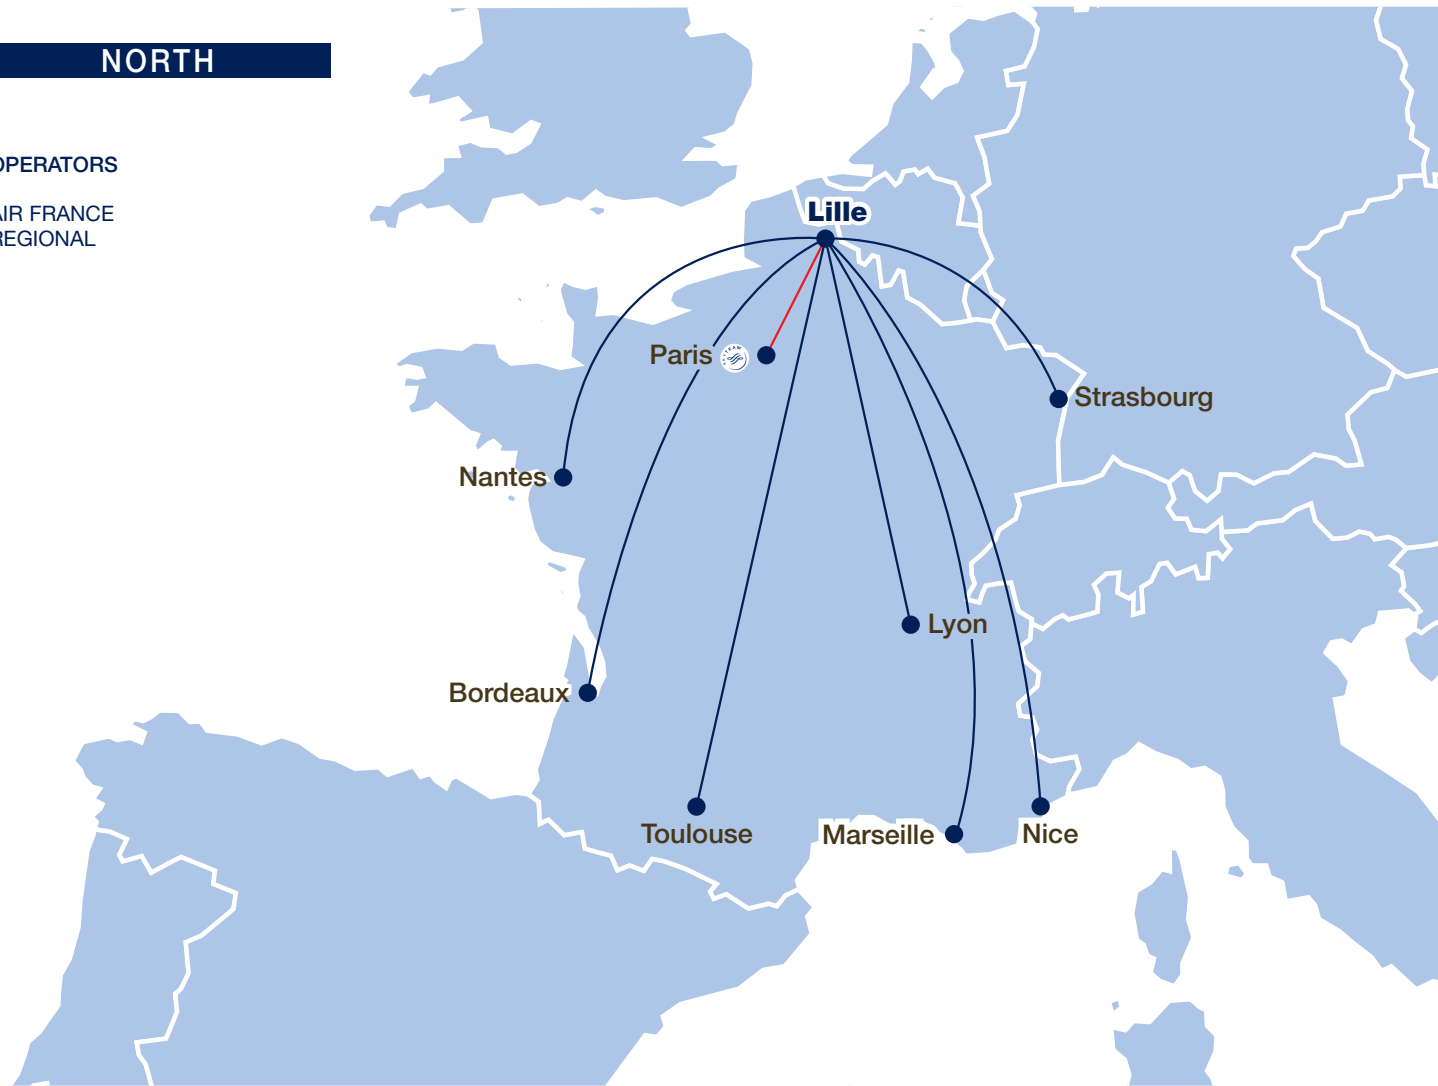

Domestic, French Province departure - Winter 2011-12

NORTH

OPERATORS

AIR FRANCE
REGIONAL

 Domestic flights

 Paris-Lille : TGV Air

 AF and/or partners